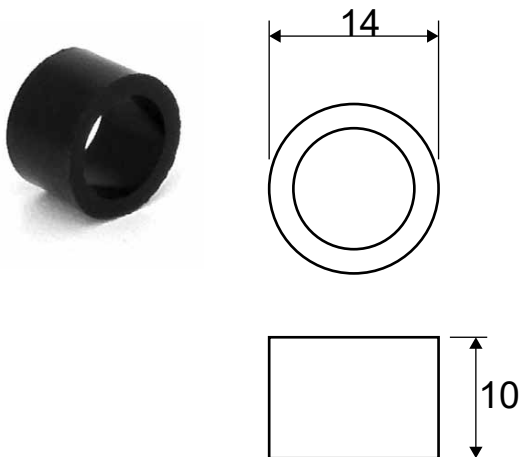

PRODUCT CODE/

GA-WASHER

PRODUCT TYPE/

36mm Black Nylon Washer

TECHNICAL DETAILS/

- 36mm Black Nylon Washer

PRODUCT CODE/

GA-SLEEVE

PRODUCT TYPE/

Black Nylon Sleeve

TECHNICAL DETAILS/

- Black Nylon Spacer To Suit Series GA
Stand off 10mm Threads